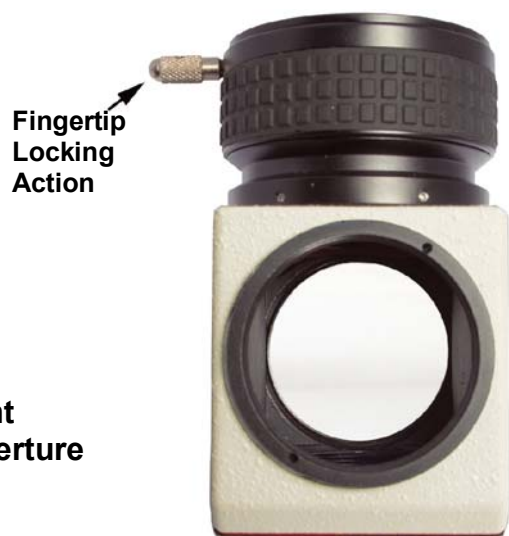

Baader 2" ClickLock Star Diagonal

- Oversized 2" dielectric 1/10 wave mirror
- Scratch resistant hard coated mirror surface for safe cleaning, to remain scratch free even if subjected to harsh environment
- Mirror rejects deep UV and IR radiation, safe for solar viewing with all White-Light and H-alpha Solar Filters
- Largest possible clear aperture for widefield application
- Smooth outer shape without sharp corners
- Baader ClickLock 2" Clamp for ultrafast clamping action
- Clamps heavy accessories effortless, with fingertip action
- 2" nosepiece with large clear aperture, removable

2956100 2" ClickLock Star Diagonal

Baader
Quality Grade
For lifetime service

Giant
Clear Aperture

BAADER PLANETARIUM GMBH

Zur Sternwarte • 82291 Mammendorf • Tel. 08145/8802 • Fax 08145/8805
www.baader-planetarium.de • kontakt@baader-planetarium.de • www.celestron-nexstar.de