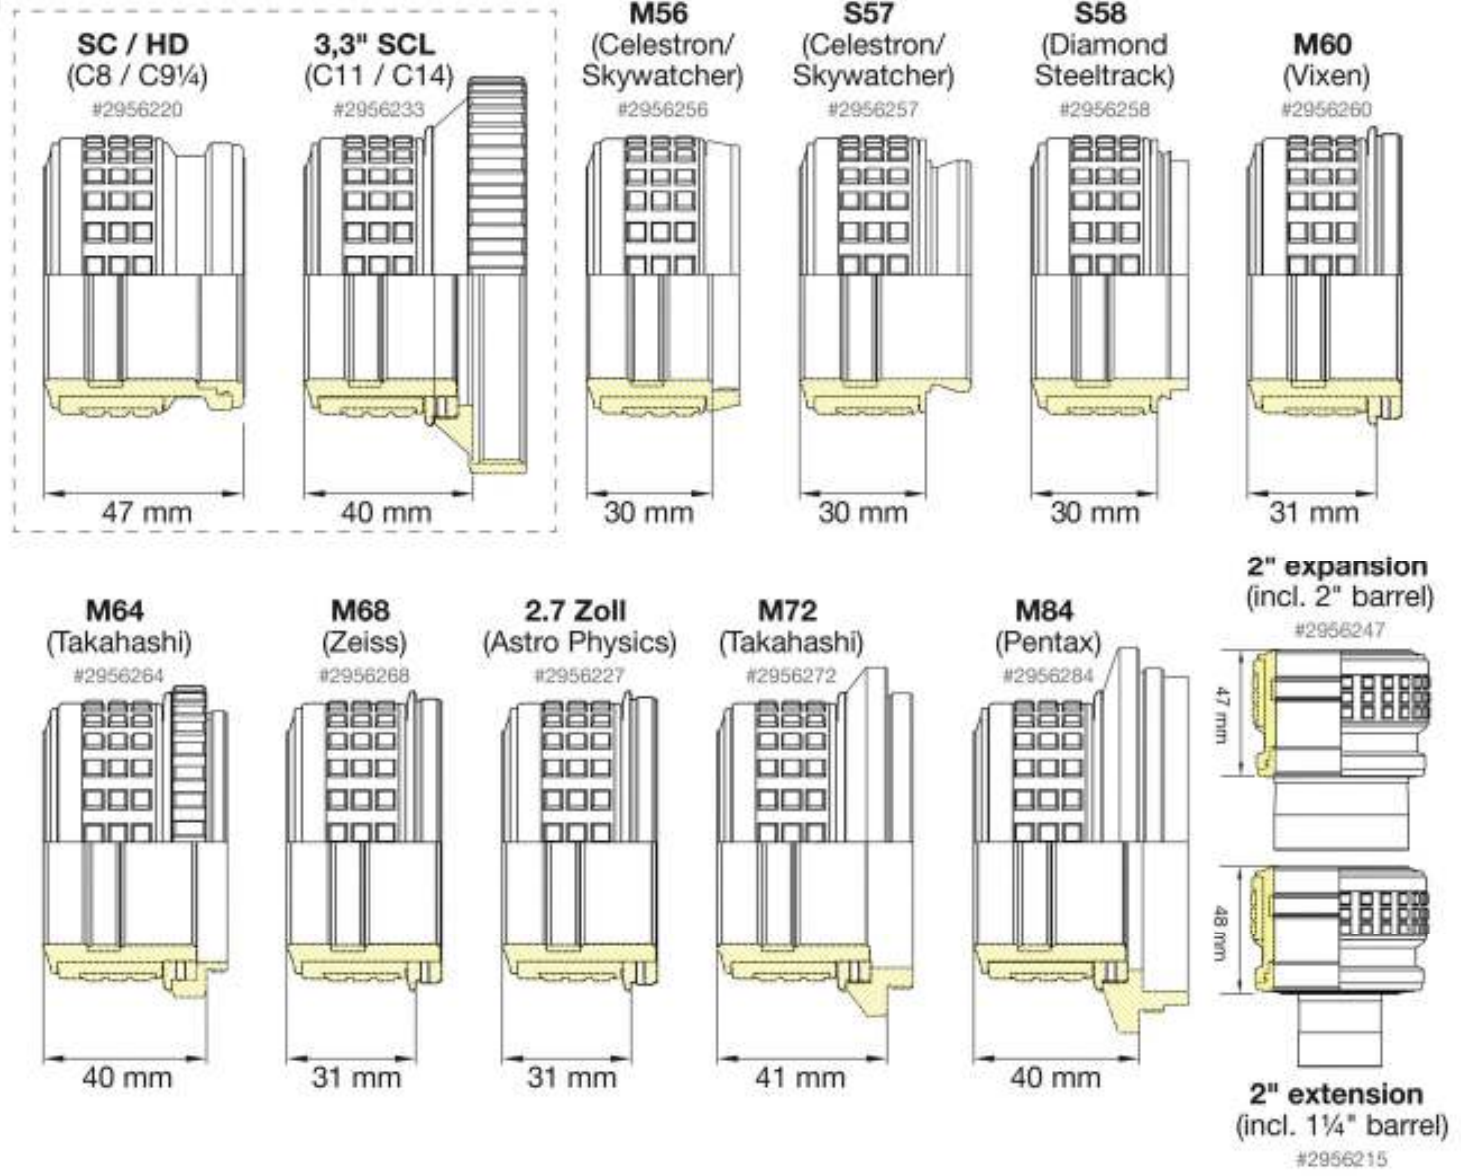

BAADER 2" ClickLock® System

No more thumbscrews...